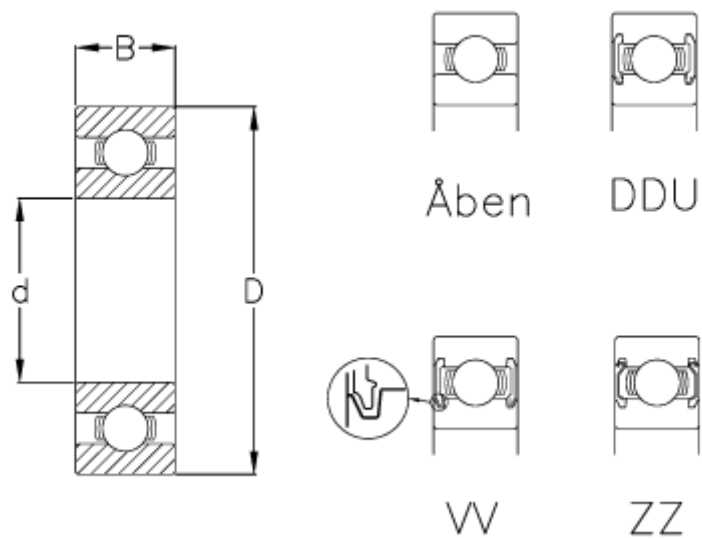

# Data Sheet

Article number: 570104001203  
Description: NSK Bearing 6908 ZZ CM  
Note: 42

## Measures

= 6908  
 $B = 12$   
 $d = 40$   
 $D = 62$